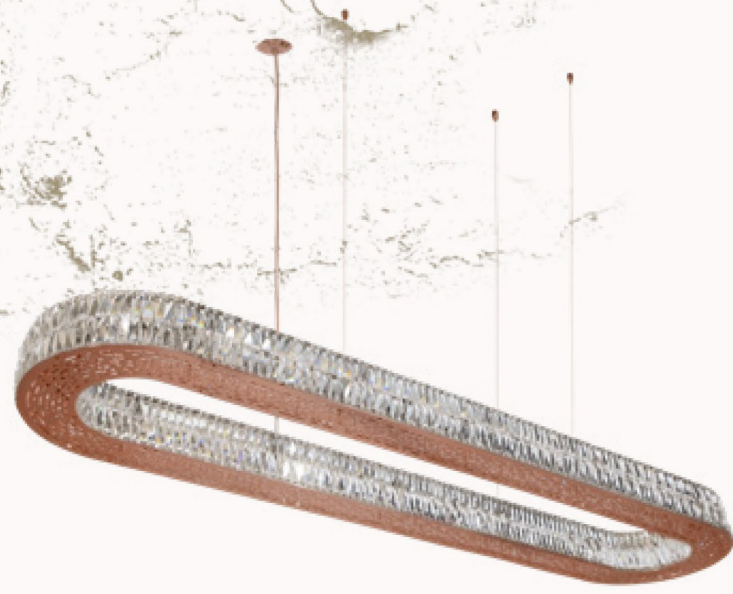

SUSPENSION

SPACIUM

MODERN COLLECTION

ALSO FEATURED BY CASTRO: HALMA WALL LIGHT + BLOSSOM STOOL

Spacium

Spacium, the Latin word for "space", is an exceptionally elegant collection, as it reflects the power and grandeur its name offers. Only composed of crystals, it reflects the light in a very specific and singular way, imposing a dynamic look to the interior. The sleek detailing adds visual richness and creates a concept of magnificence and unique beauty, evoking strong joyful sensations.

SUSPENSION 9190.100

DIMENSIONS: H.10CM - Ø.100CM WEIGHT: NET 23KG
BULBS: 24X G9 (3W) MATERIAL: BRASS & CRYSTAL

SPACIUM

ALSO FEATURED BY CASTRO: FLUSSO DINING TABLE + MARIE CHAIR + AMMIRA MIRROR

SUSPENSION 9192.180X60
DIMENSIONS: H.10CM - D.60CM - W.180CM
MATERIAL: BRASS & CRYSTAL

SUSPENSION 9190.170X40
DIMENSIONS: H.10CM - L.170CM - W.40CM WEIGHT: NET 38KG
BULBS: 22X G9 (3W) MATERIAL: BRASS & CRYSTAL