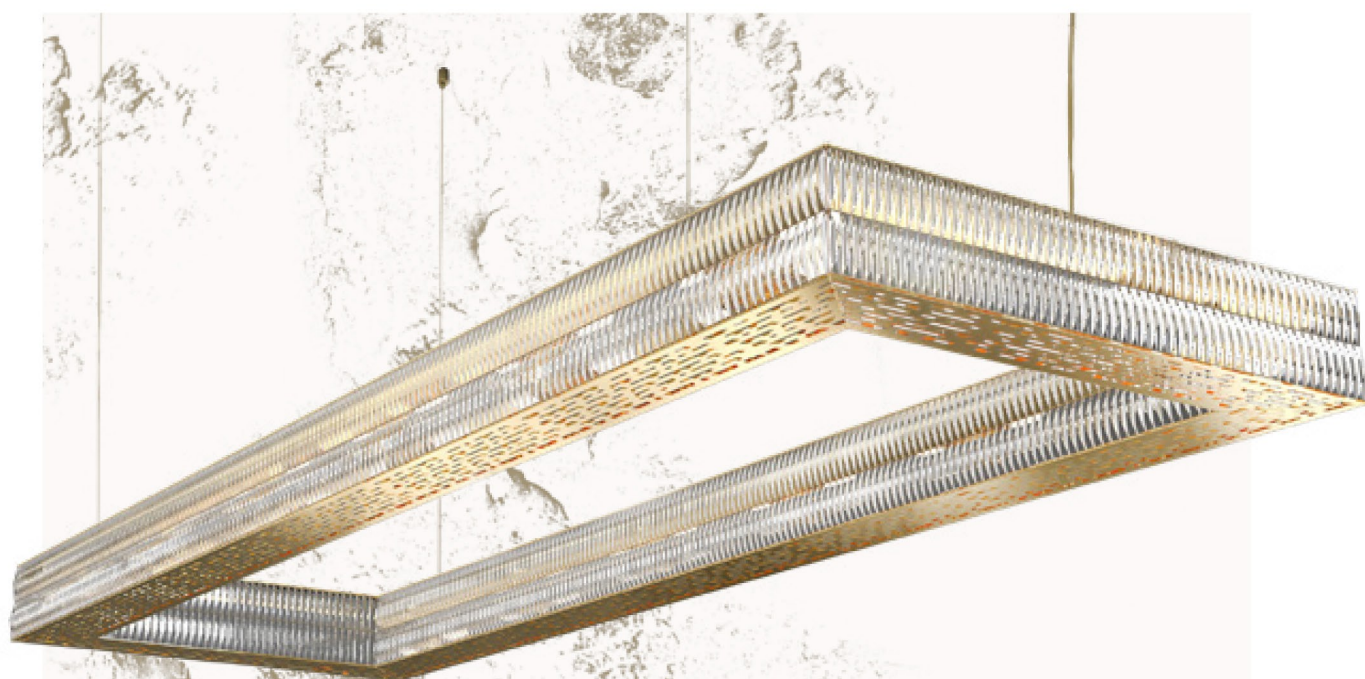

SUSPENSION

SPACIUM

MODERN COLLECTION

ALSO FEATURED BY CASTRO: HALMA WALL LIGHT + BLOSSOM STOOL

Spacium

Spacium, the Latin word for "space", is an exceptionally elegant collection, as it reflects the power and grandeur its name offers. Only composed of crystals, it reflects the light in a very specific and singular way, imposing a dynamic look to the interior. The sleek detailing adds visual richness and creates a concept of magnificence and unique beauty, evoking strong joyful sensations.

SUSPENSION 9190.100

DIMENSIONS: H.10CM - Ø.100CM WEIGHT: NET 23KG
BULBS: 24X G9 (3W) MATERIAL: BRASS & CRYSTAL

SPACIUM

ALSO FEATURED BY CASTRO: FLUSSO DINING TABLE + MARIE CHAIR + AMMIRA MIRROR

SUSPENSION 9192.180X60
DIMENSIONS: H.10CM - D.60CM - W.180CM
MATERIAL: BRASS & CRYSTAL

SUSPENSION 9190.170X40
DIMENSIONS: H.10CM - L.170CM - W.40CM WEIGHT: NET 38KG
BULBS: 22X G9 (3W) MATERIAL: BRASS & CRYSTAL